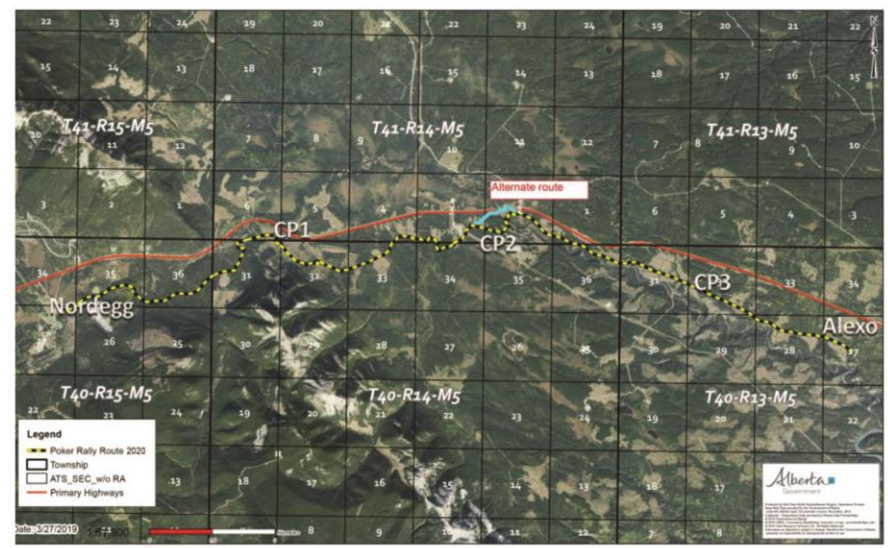

LET'S KEEP OUR ENVIRONMENT CLEAN!!!

STAY ON TRAIL

IN CASE OF EMERGENCY PLEASE CONTACT 403-506-7744